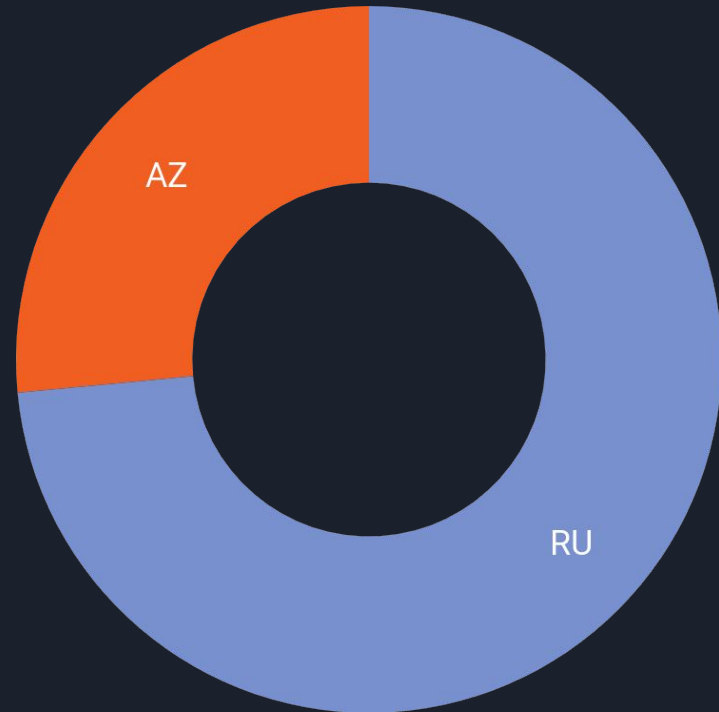

Students Survey Results

Derby, July 2019

Overview

30 questions

23.05 - 21.06

460 answers:

- 26% - AZ
- 74% - RU

What type of bachelor's degree do you have or are currently studying?