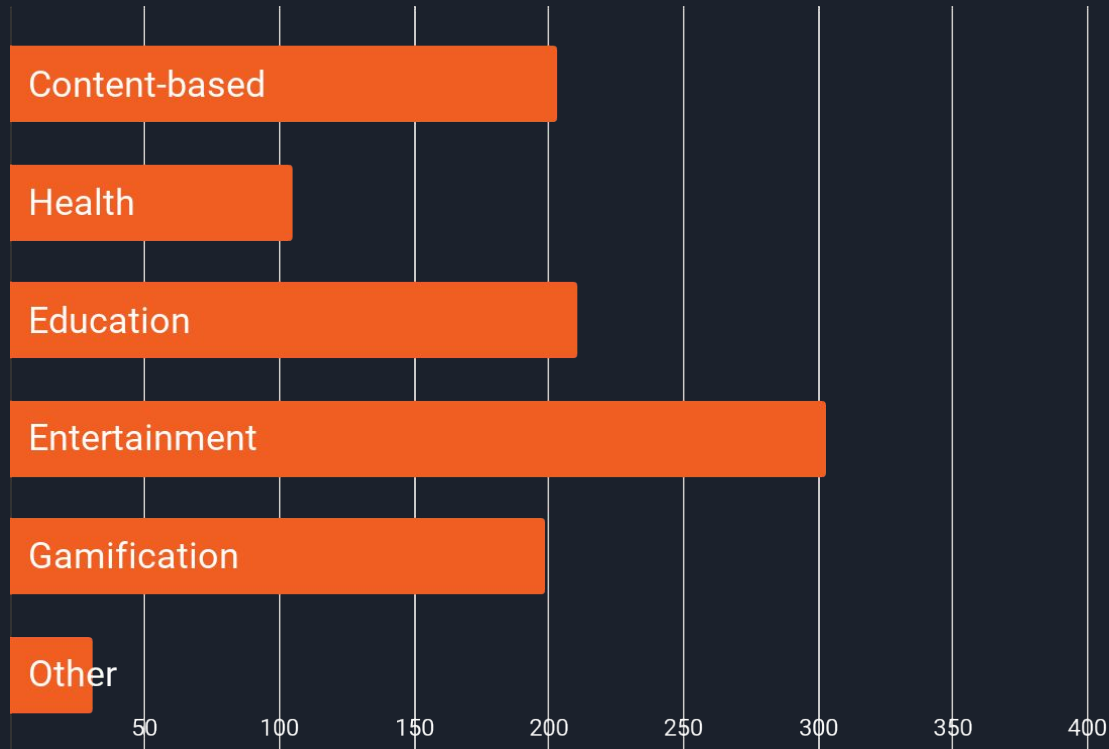

What category of apps are you interested in developing?