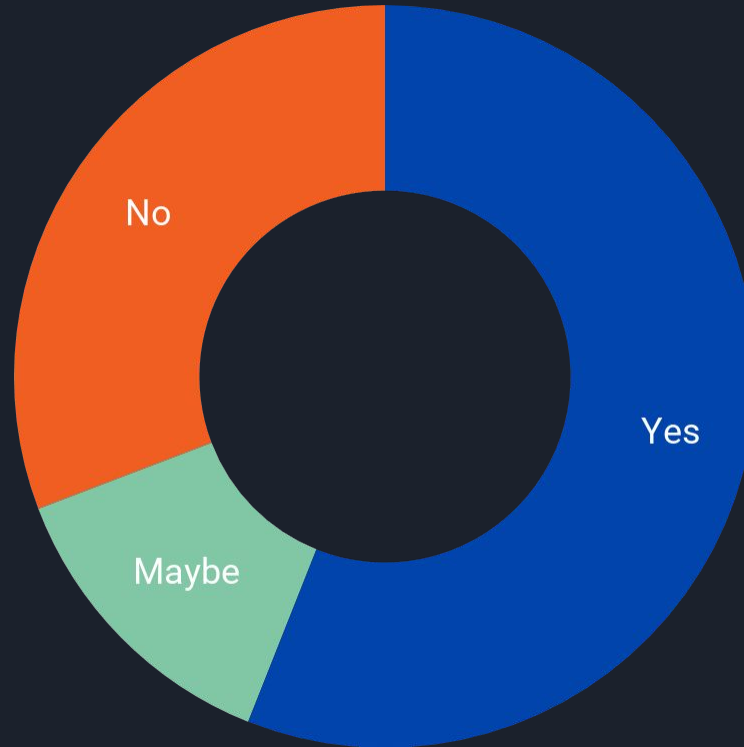

Would you like to participate in a pre entry Summer School?