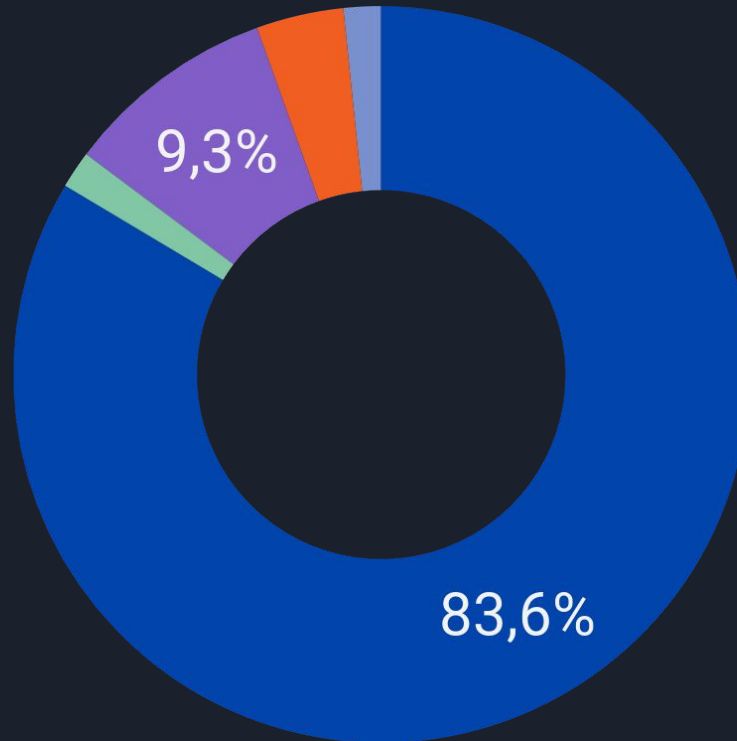

What type of bachelor's degree do you have or are currently studying?

- CS
- Economics
- Electronics
- Other
- Teaching