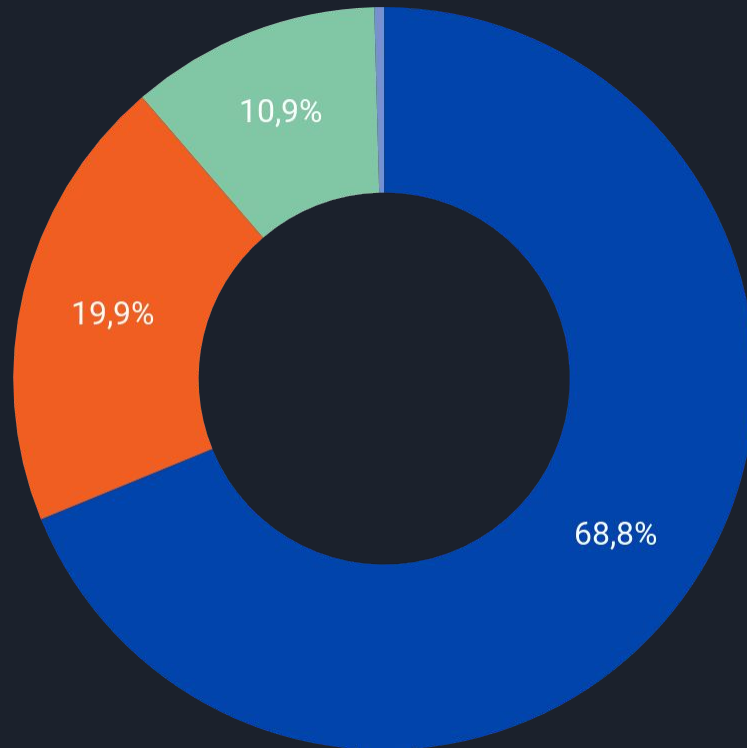

What do you plan to do 2 or 3 years after graduation?

- Get a job
- Further Study
- Start my own company
- qa automation engineer